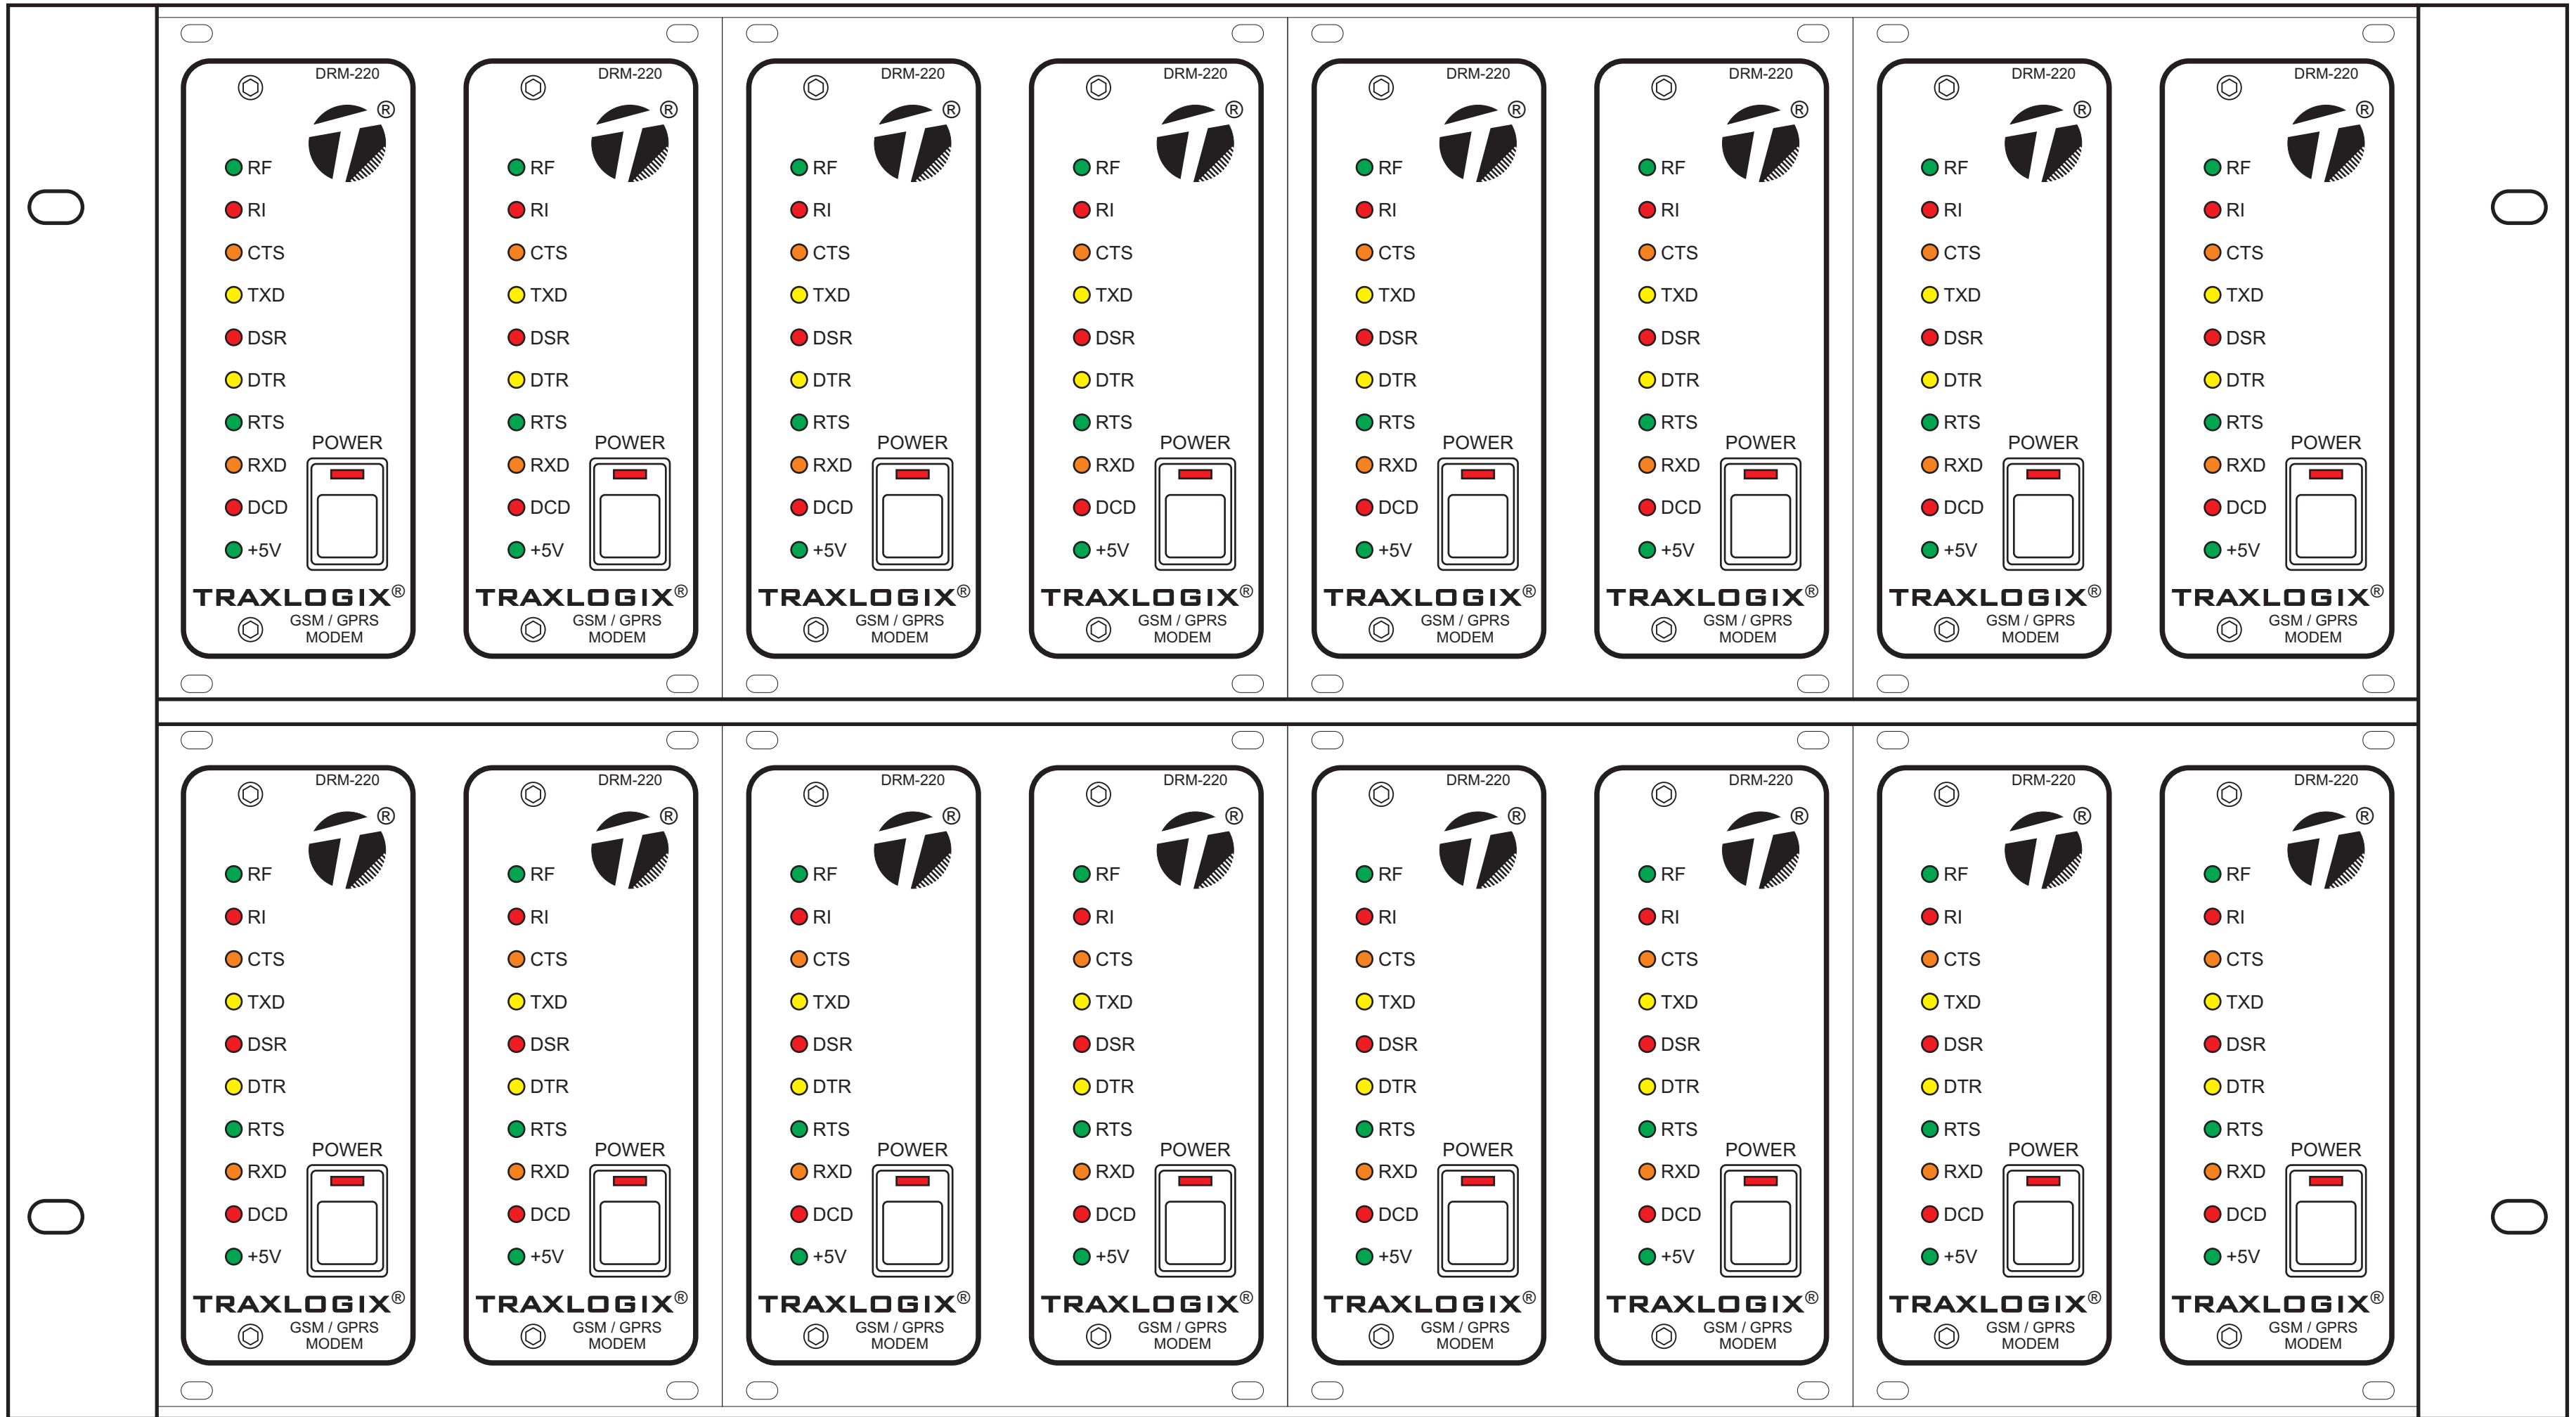

FRONT PANEL

REAR PANEL

Accessories:

FRONT PANEL

REAR PANEL